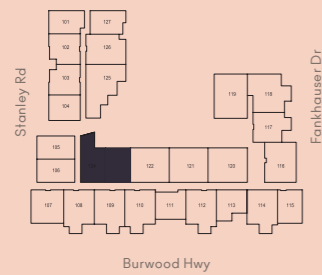

Apartment	123+124, 223+224, 322+323, 419+420
Bedrooms	3
Bathrooms	2
Carspaces	2
Internal area	127 m ²
External area	18 m ²
Total area	145 m ²

Level 1

Level 2

Level 3

Level 4

Key

Queen Bed	QB
Storage	S
Fridge	F
Pantry	P
Washing Machine	WM